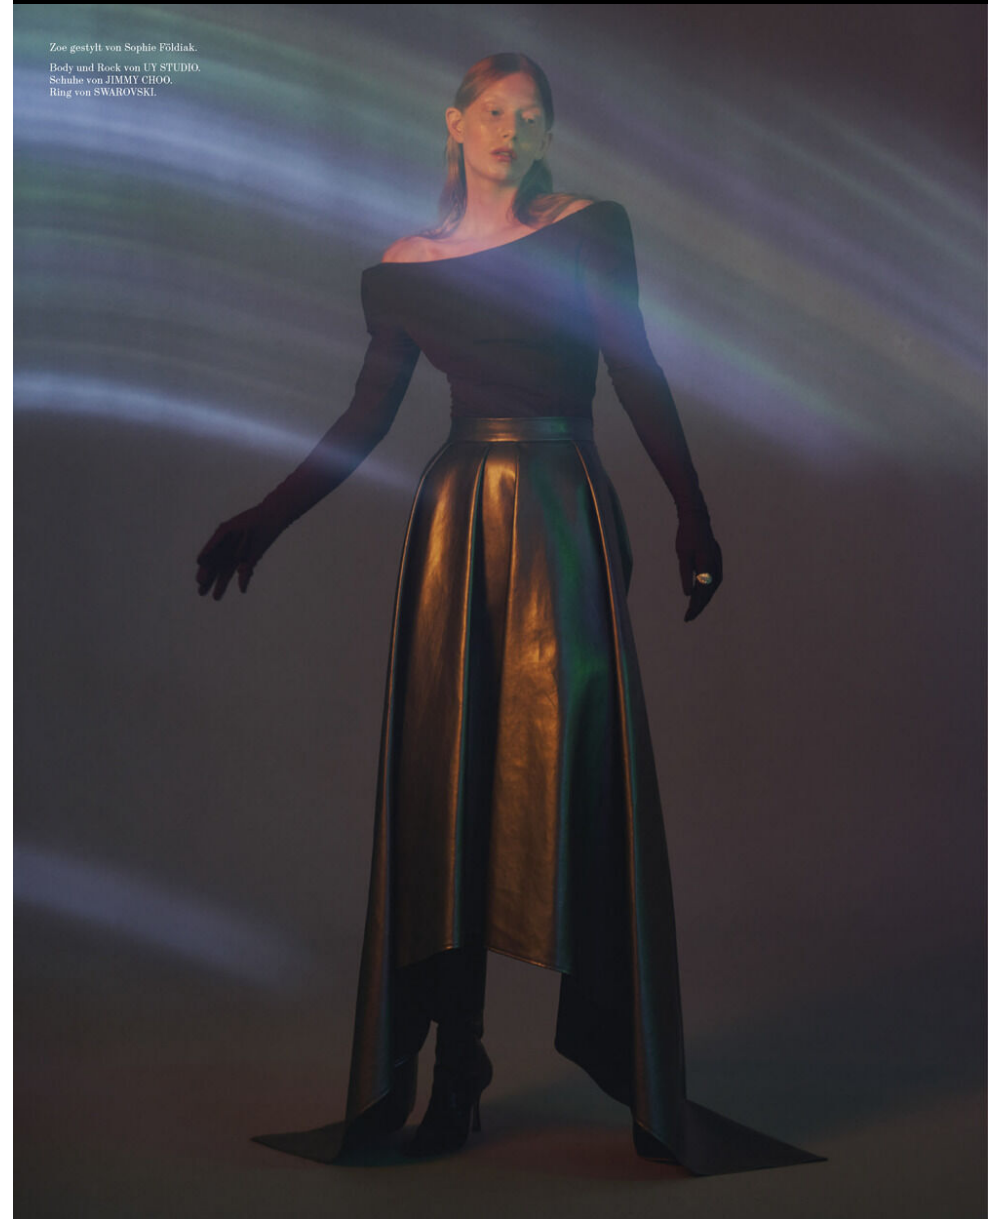

tune models

mail@tune-models.com

+ 49 171 990 94 32

tune-models.com

#tunefamily