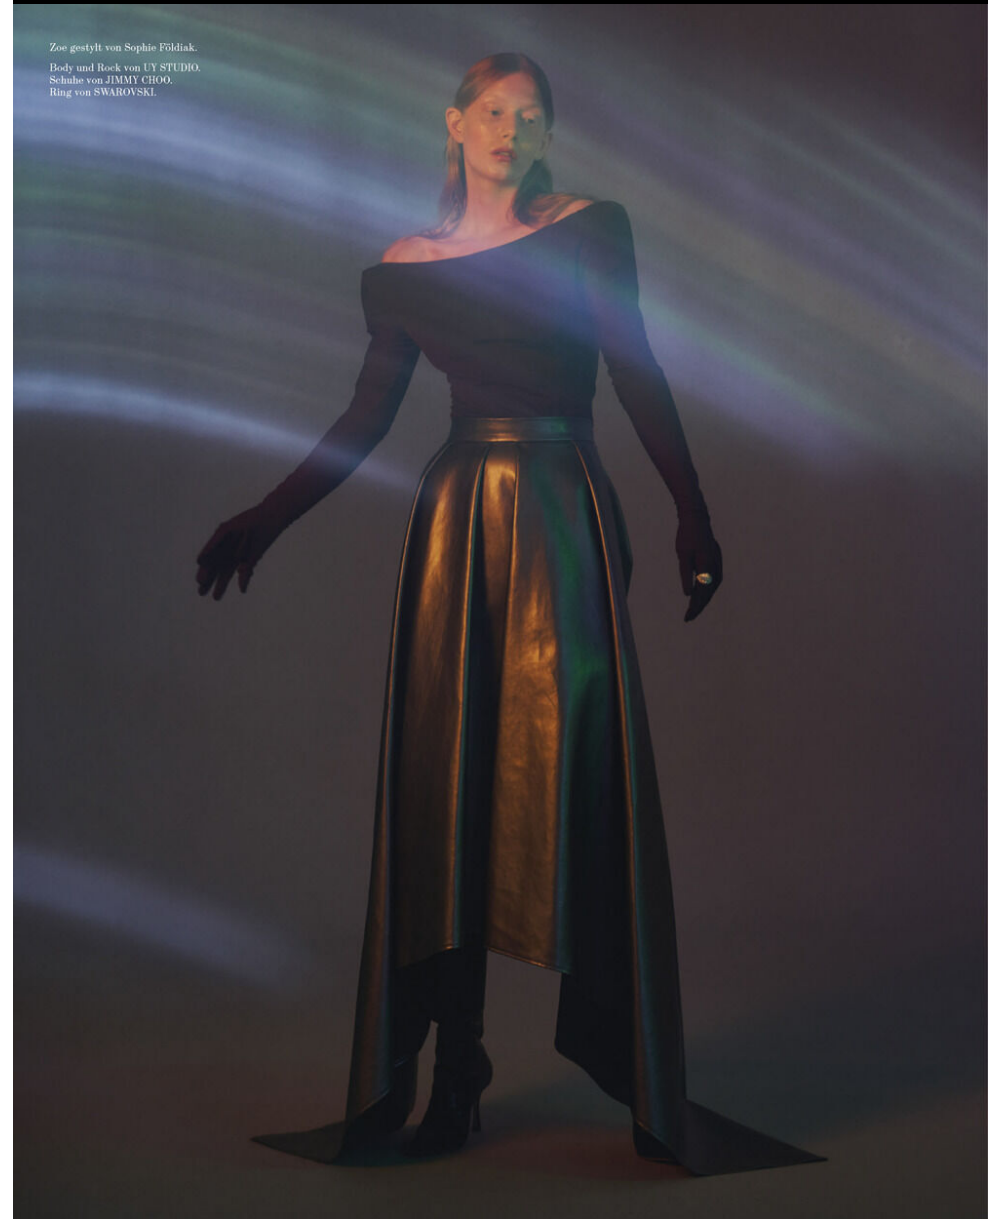

tune models

mail@tune-models.com

+ 49 171 990 94 32

tune-models.com

#tunefamily