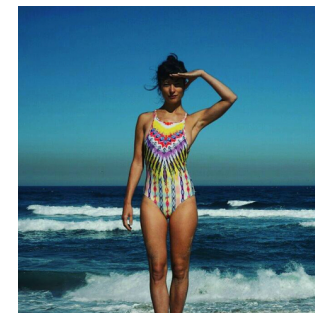

#tunefamily

FACTS & EXPERIENCE

NUTRITION	VEGETARIAN, NO LACTOSE, NO YEAST, NO WHEAT
TALENTS	YOGA, DANCING
SPORTS	YOGA, FITNESS, SWIMMING
AGE	40y.
ORIGIN	BRITISH, CZECH
CLIENTS	AMD BRITAX DAS POSTHOTEL DIE VORARLBERGERIN MAGAZIN DIMITRI JOLIE MAGAZINE MERCEDES BENZ MAGAZINE OPEL SHAPE MAGAZINE VICTORINOX