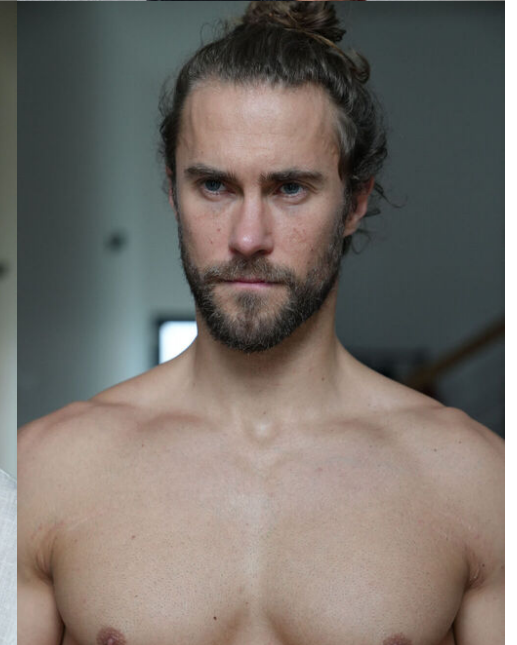

mail@tune-models.com

tune-models.com

+ 49 171 990 94 32

#tunefamily

dieter gaschik

tune models

mail@tune-models.com

tune-models.com