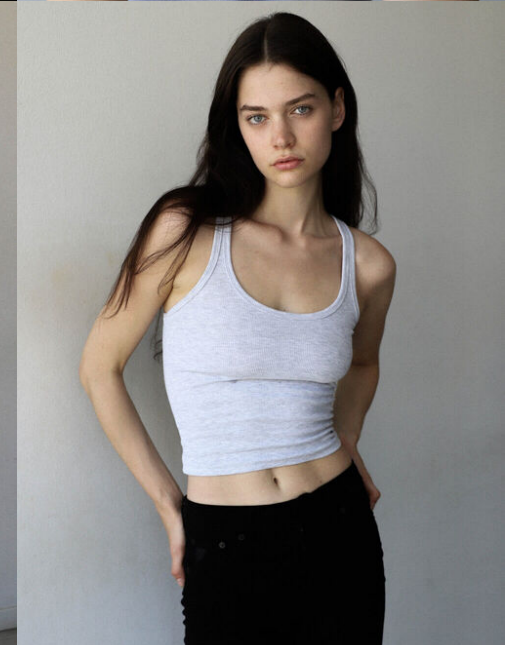

tune models

mail@tune-models.com

tune-models.com

+ 49 171 990 94 32

#tunefamily