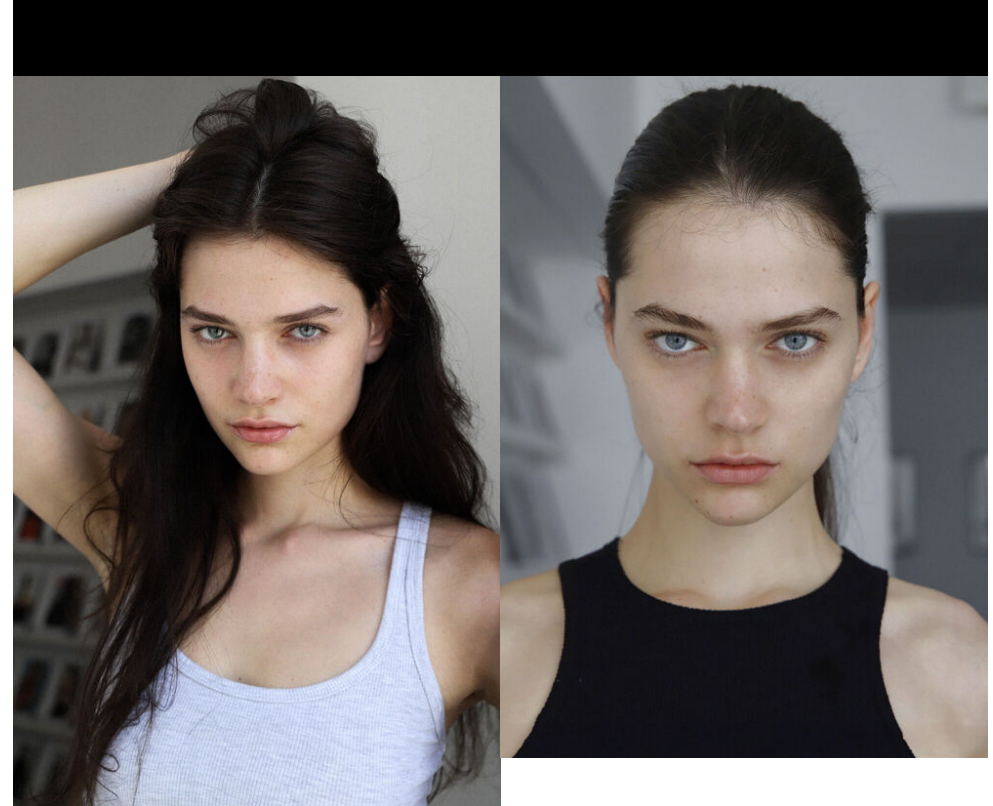

tune models

mail@tune-models.com

tune-models.com

+ 49 171 990 94 32

#tunefamily