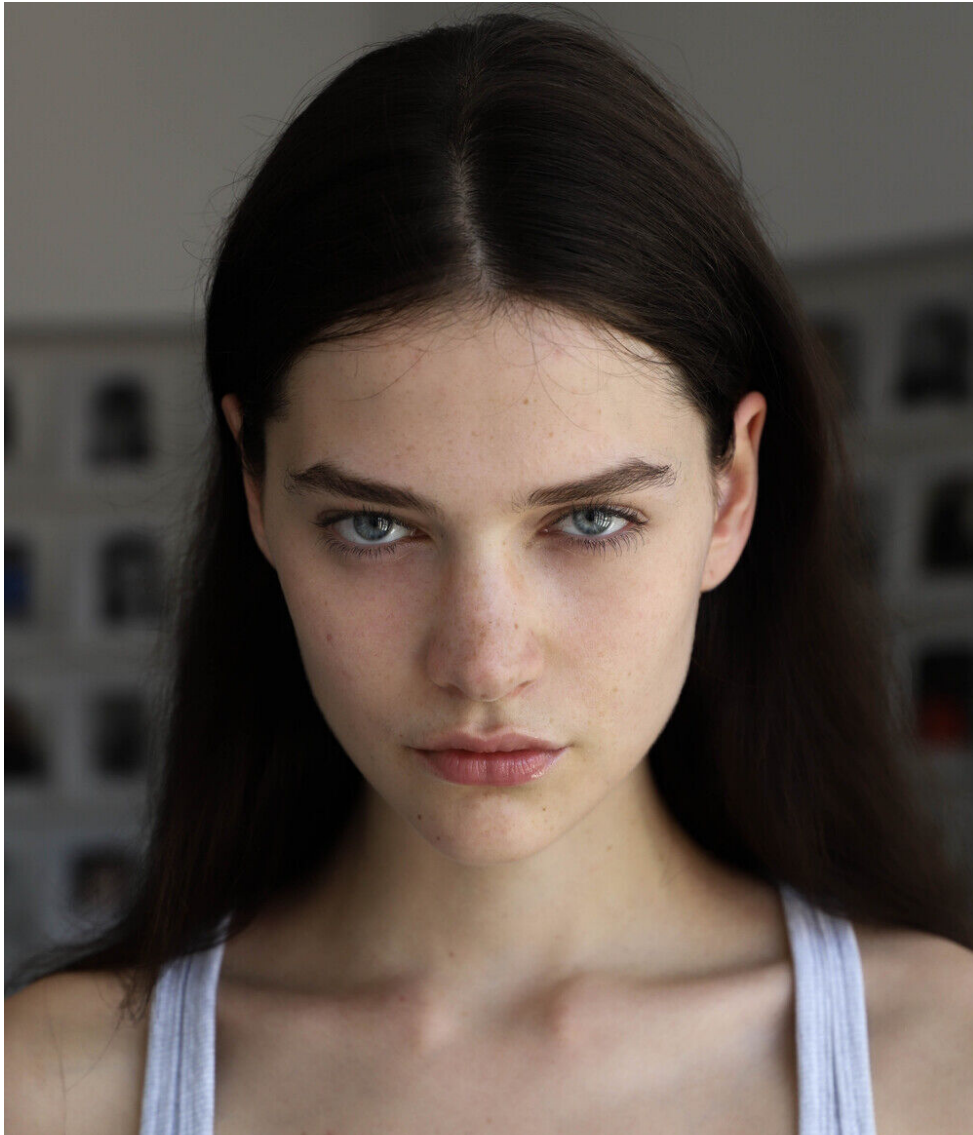

lilli van de renne