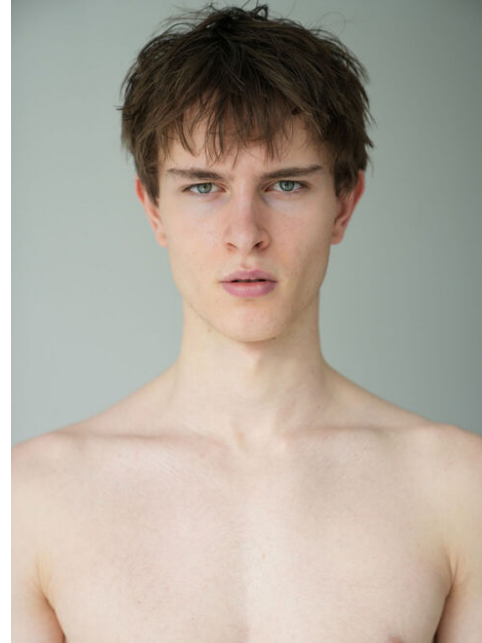

tune models

mail@tune-models.com

tune-models.com

+ 49 171 990 94 32

#tunefamily