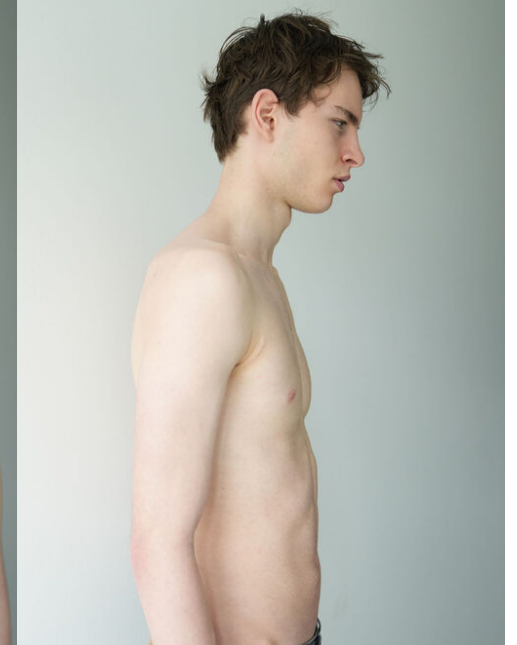

tune models

mail@tune-models.com

tune-models.com

+ 49 171 990 94 32

#tunefamily