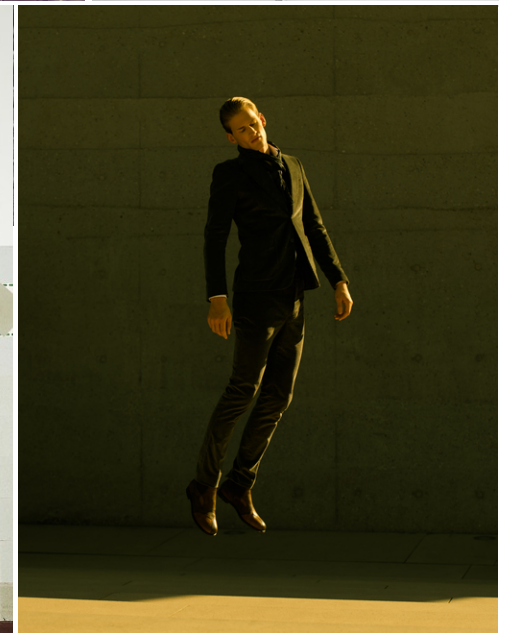

height	190	chest	100	dress	50/
hair	blonde	waist	78	collar	40
eyes	blue	hips	96	shoes	45

sigurd colsman

tune models

+ 49 171 990 94 32

mail@tune-models.com

tune-models.com

#tunefamily