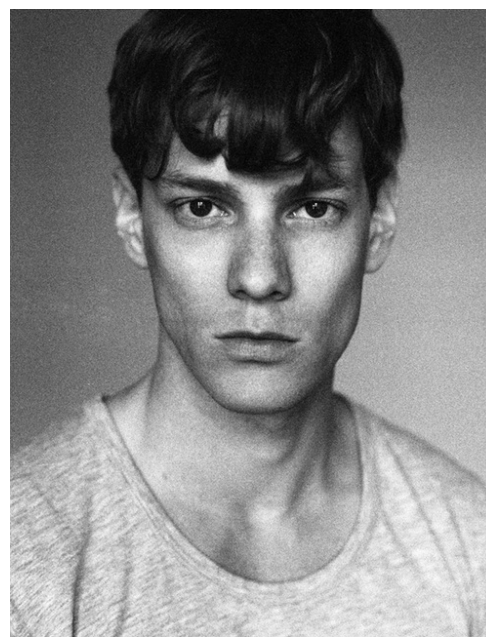

height 188

chest 99

dress 48

hair red

waist 80

collar 38

eyes hazel

hips 97

shoes 44

fabian pfenninger

tune models

+ 49 171 990 94 32

mail@tune-models.com

tune-models.com

#tunefamily