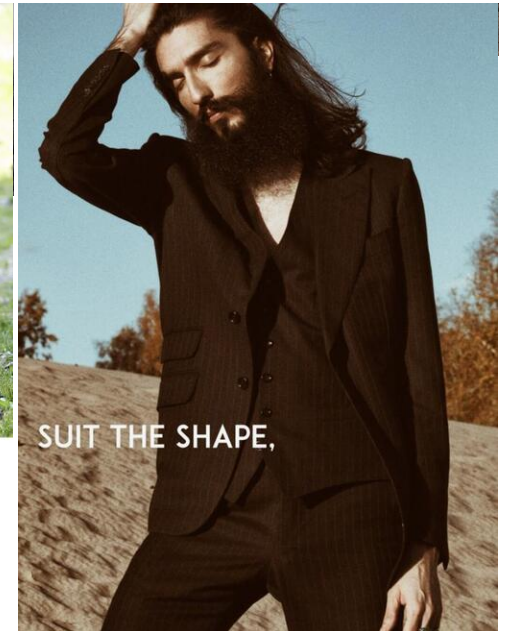

height	187	chest	98	dress	48/
hair	black	waist	80	collar	0
eyes	darkbrown	hips	92	shoes	43

marco novella

tune models

mail@tune-models.com

tune-models.com

+ 49 171 990 94 32

#tunefamily