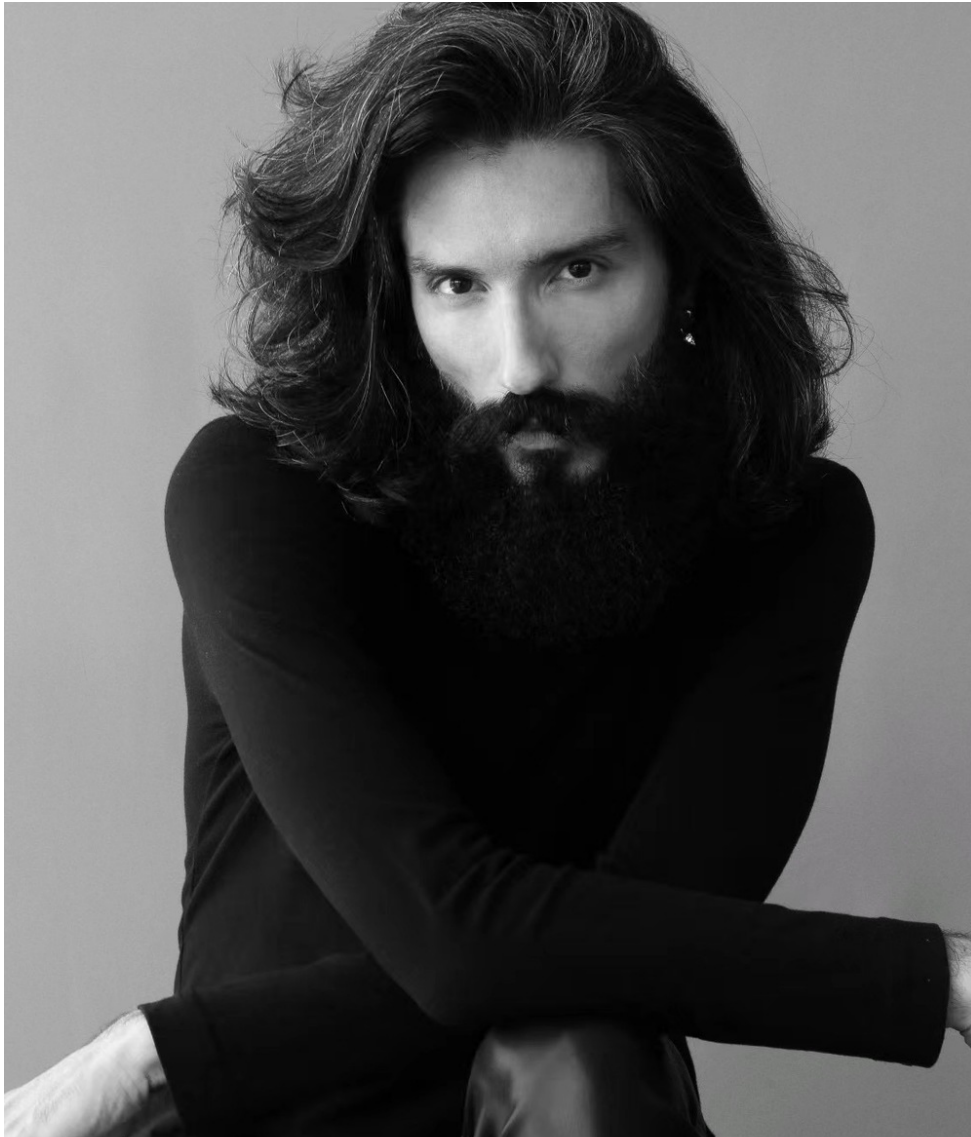

height	187	chest	98	dress	48/
hair	black	waist	80	collar	0
eyes	darkbrown	hips	92	shoes	43

marco novella

tune models

mail@tune-models.com

tune-models.com

+ 49 171 990 94 32

#tunefamily