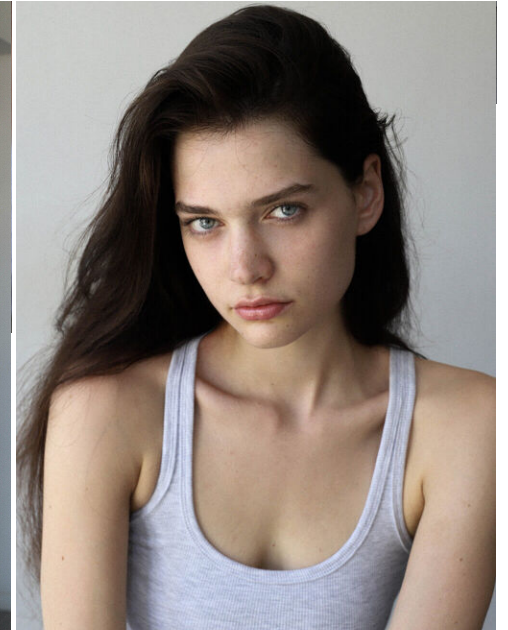

height	180	bust	84	dress	34/36
hair	brown	waist	61	bra	b75
eyes	bluegrey	hips	93	shoes	40

lilli van de renne

tune models

+ 49 171 990 94 32

mail@tune-models.com

tune-models.com

#tunefamily