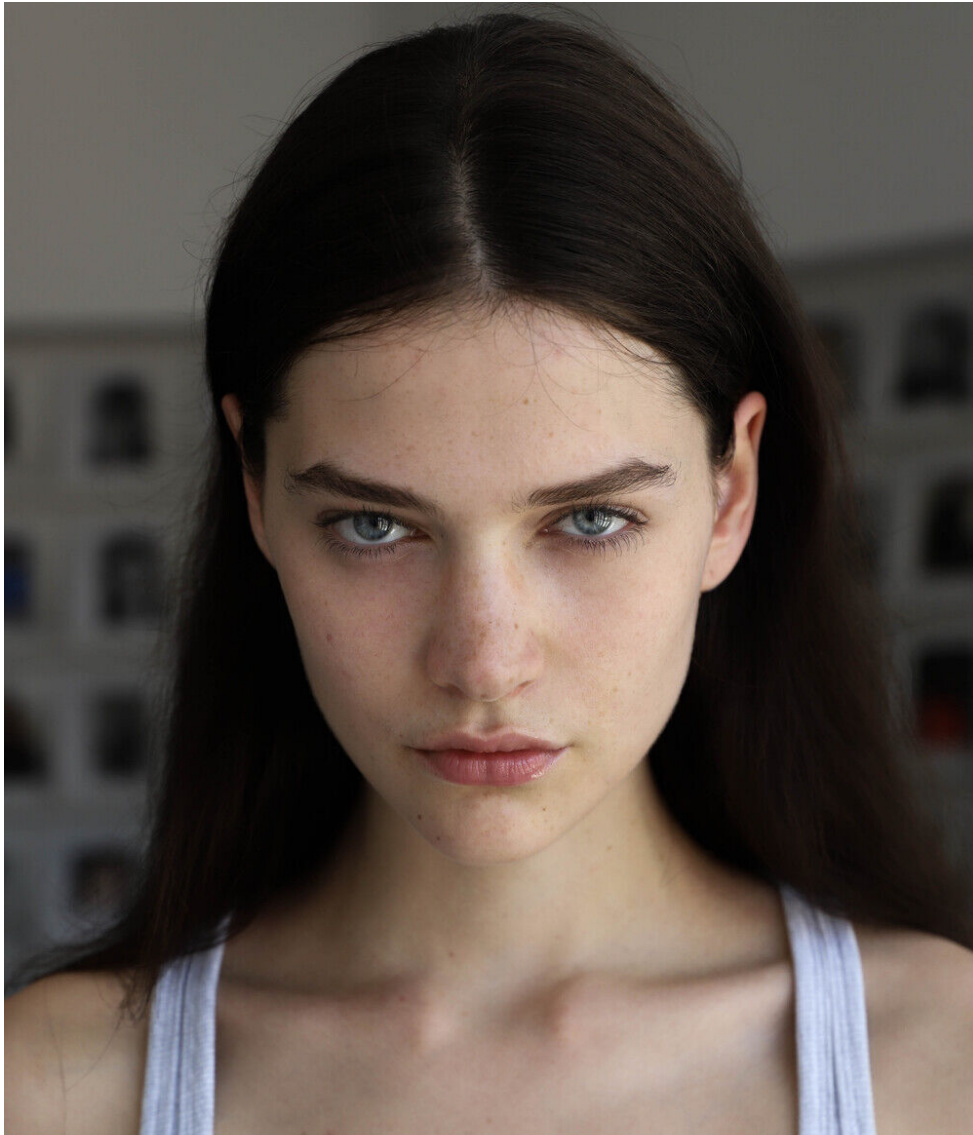

height	180	bust	84	dress	34/36
hair	brown	waist	61	bra	b75
eyes	bluegrey	hips	93	shoes	40

lilli van de renne

tune models

+ 49 171 990 94 32

mail@tune-models.com

tune-models.com

#tunefamily