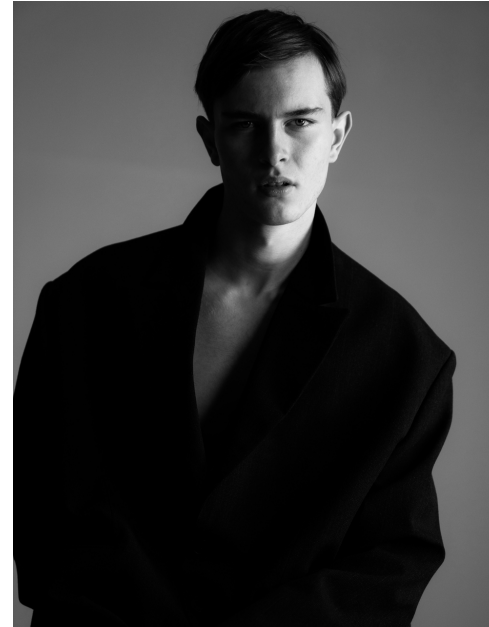

height	189	chest	92	dress	46/48
hair	darkblonde	waist	71	collar	39
eyes	bluegrey	hips	94	shoes	45

ole josh boy

tune models

+ 49 171 990 94 32

mail@tune-models.com

tune-models.com

#tunefamily